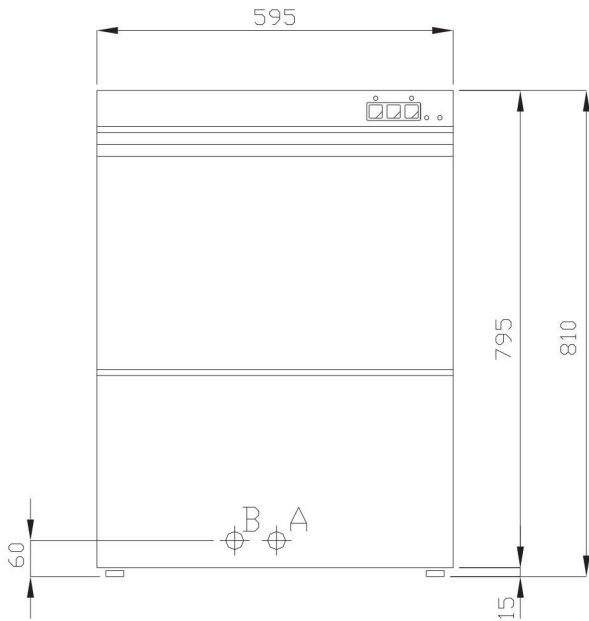

## VT-U1

**A** Water drain  $\varnothing$  30 (h max 60 mm.)

**B** Connection to water mains 3/4" G

Model	: VT-U1
Description	: Undercounter
External Dimensions	: 595 x 625 x 810mm
Rack Size	: 500 x 500mm
Max Loading Height	: 345mm
Washing Cycle Time	: 120 - 180sec
Capacity disher - hr	: 540 - 360n
Tank Capacity	: 26 lt
Boiler Capacity	: 8lt
Wash Tank Heater	: 2.5kW
Booster Heater	: 3.0kW
Wash Pump Power	: 0.55kW
Total Powek	: 3.55kW
Input Water Pressure	: 1.5 - 3.0 ATE
Max. Temp. of Water	: 50 C
Water Consumption	: 3.8lt per cycle
Power Supply	: 230V / 50Hz / 1ph
Noise Level at 1 Meter	: <70 dbA
Net Weight	: 60kg