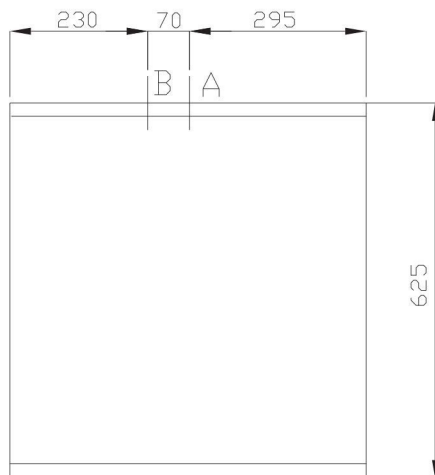

## VT-U1

**A** Water drain  $\varnothing$  30 (h max 60 mm.)

**B** Connection to water mains 3/4" G

Model	: VT-U1
Description	: Undercounter
External Dimensions	: 595 x 625 x 810mm
Rack Size	: 500 x 500mm
Max Loading Height	: 345mm
Washing Cycle Time	: 120 - 180sec
Capacity disher - hr	: 540 - 360n
Tank Capacity	: 26 lt
Boiler Capacity	: 8lt
Wash Tank Heater	: 2.5kW
Booster Heater	: 3.0kW
Wash Pump Power	: 0.55kW
Total Powek	: 3.55kW
Input Water Pressure	: 1.5 - 3.0 ATE
Max. Temp. of Water	: 50 C
Water Consumption	: 3.8lt per cycle
Power Supply	: 230V / 50Hz / 1ph
Noise Level at 1 Meter	: <70 dbA
Net Weight	: 60kg