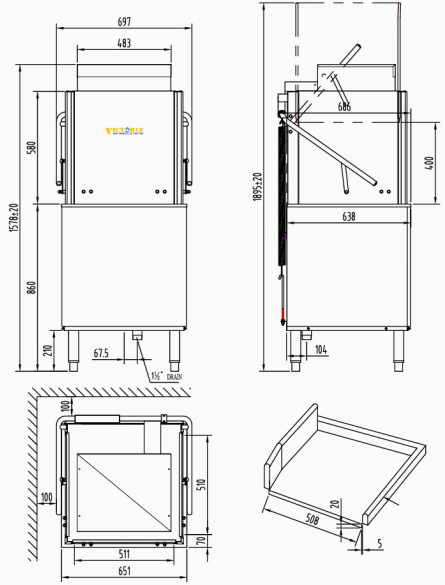

Door Type Dishwasher