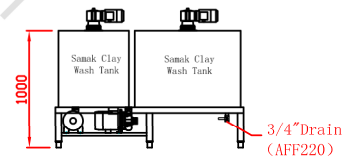

Sertu Cleansing Process

DRAWN		TITLE:	VICTORIA
CHECK		FILE NAME:	Samak Clay Flight Type Dishwasher
APPV'D		DWG NO:	VT-F5RD3-610 (R-L)
MFG		SCALE:	1: 1
Q. A.		SHEET:	1 OF 1
MATERIAL:			
WEIGHT:			