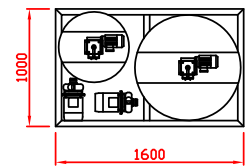

Sertu Cleansing Process

DRAWN		TITLE:	VICTORIA
CHECK		FILE NAME:	Samak Clay Flight Type Dishwasher
APPV'D		DWG NO:	VT-F5RD3-610 (R-L)
MFG		SCALE:	1: 1
Q. A.		SHEET:	1 OF 1
MATERIAL:			
WEIGHT:			